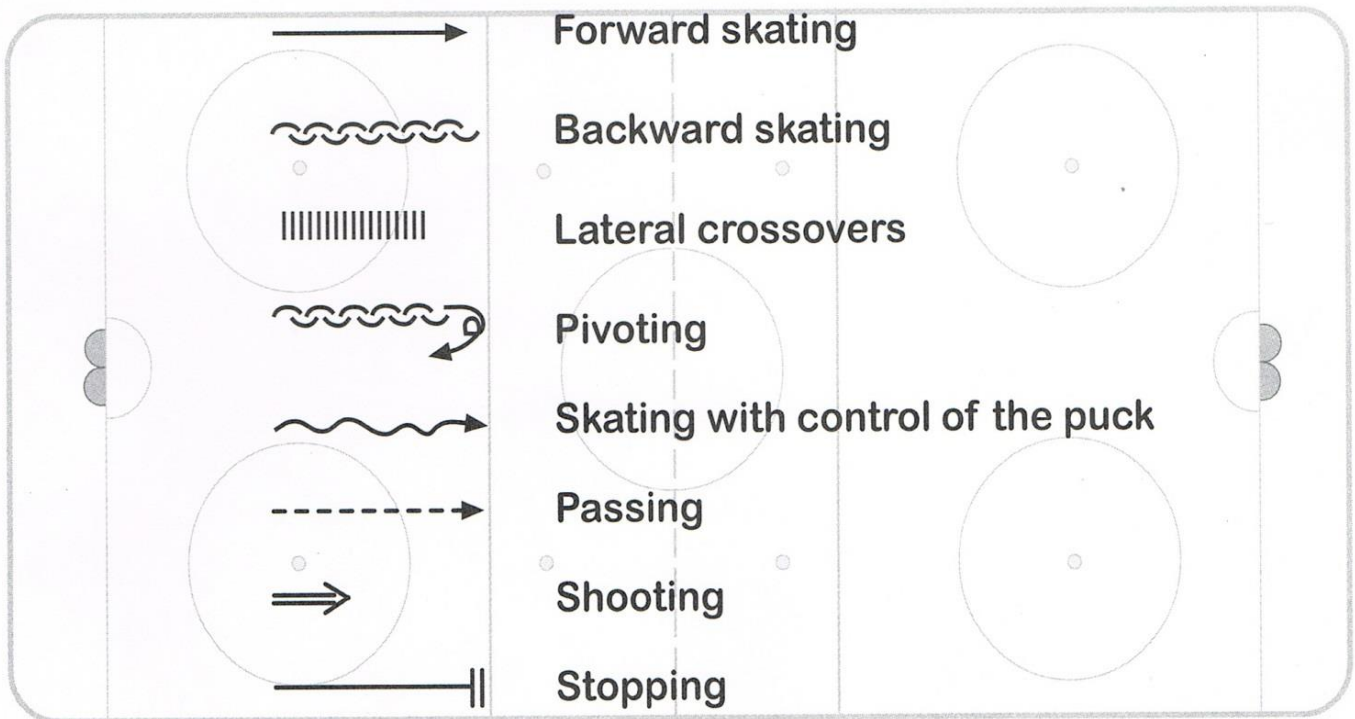

International Drill Symbols

- © Coach
- G Goaltender
- ○ Forward / Player
- ▲ △ Defender / Player
- △ Player position at the end of the repetition

-  Drop pass
-  Checking pressure
- X Pylon
-  Cluster of pucks